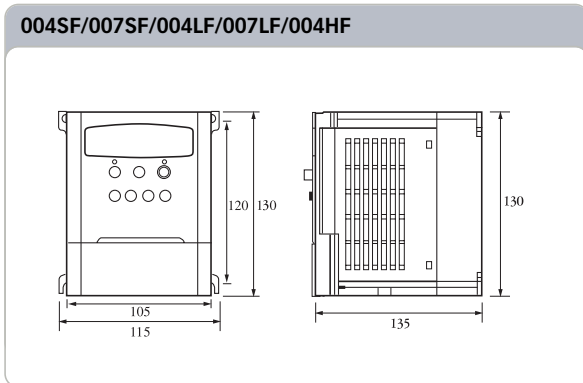

### External Dimension Diagrams

The N100 series can be easily operated with the standard digital operator panel on the main unit.  
For remote operation, a remote operator unit is available as an option.

### Dimension Table

Type		External Dimension (mm)(W × H × D)	Installation Dimension (mm)(W × H, Ø)	Weight(kg)	
Single-phase 200 V class	004SF	115 × 130 × 135	105 × 120, M4	1.2kg ± 0.1kg	
	007SF				
	015SF		140 × 120, M4	1.5kg ± 0.1kg	
3-phase 200 V class	004LF	115 × 130 × 135	105 × 120, M4	1.2kg ± 0.1kg	
	007LF				
	015LF	115 × 130 × 135		1.5kg ± 0.1kg	
	022LF				
	037LF	150 × 130 × 155		140 × 120, M4	2.0kg ± 0.1kg
	055LF	185 × 250 × 186.5		170 × 235, M5	5.3kg ± 0.1kg
	075LF				

Type		External Dimension (mm)(W × H × D)	Installation Dimension (mm)(W × H, Ø)	Weight(kg)
3-phase 400 V class	004HF	115 × 130 × 135	105 × 120, M4	1.2kg ± 0.1kg
	007HF			1.5kg ± 0.1kg
	015HF			
	022HF	150 × 130 × 155	140 × 120, M4	2.0kg ± 0.1kg
	037HF			
	055HF	185 × 250 × 186.5	170 × 235, M5	5.3kg ± 0.1kg
075HF				