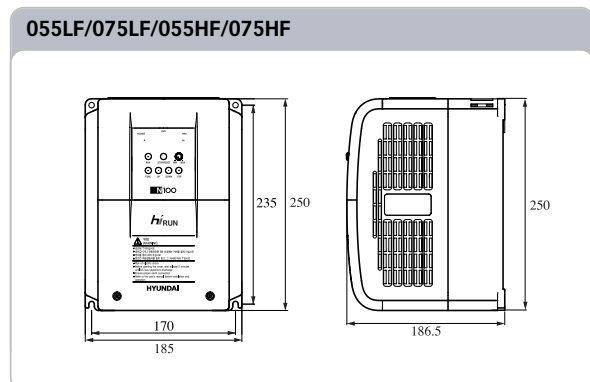

### External Dimension Diagrams

The N100 series can be easily operated with the standard digital operator panel on the main unit.  
For remote operation, a remote operator unit is available as an option.

### Dimension Table

Type		External Dimension (mm)(W × H × D)	Installation Dimension (mm)(W × H, Ø)	Weight(kg)	
Single-phase 200 V class	004SF	115 × 130 × 135	105 × 120, M4	1.2kg ± 0.1kg	
	007SF				
	015SF		140 × 120, M4	1.5kg ± 0.1kg	
3-phase 200 V class	004LF	115 × 130 × 135	105 × 120, M4	1.2kg ± 0.1kg	
	007LF				
	015LF	115 × 130 × 135		1.5kg ± 0.1kg	
	022LF				
	037LF	150 × 130 × 155		140 × 120, M4	2.0kg ± 0.1kg
	055LF	185 × 250 × 186.5		170 × 235, M5	5.3kg ± 0.1kg
	075LF				

Type		External Dimension (mm)(W × H × D)	Installation Dimension (mm)(W × H, Ø)	Weight(kg)
3-phase 400 V class	004HF	115 × 130 × 135	105 × 120, M4	1.2kg ± 0.1kg
	007HF			1.5kg ± 0.1kg
	015HF			
	022HF	150 × 130 × 155	140 × 120, M4	2.0kg ± 0.1kg
	037HF			
	055HF	185 × 250 × 186.5	170 × 235, M5	5.3kg ± 0.1kg
075HF				