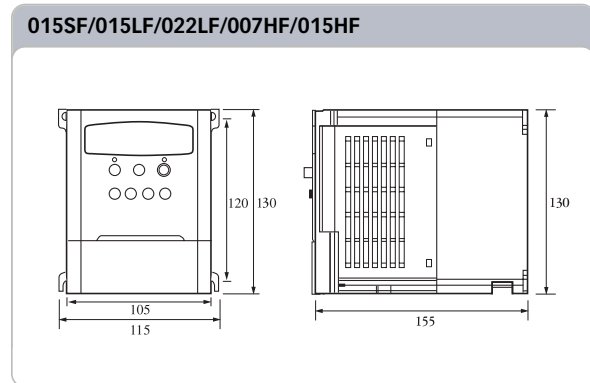

### External Dimension Diagrams

The N100 series can be easily operated with the standard digital operator panel on the main unit.  
For remote operation, a remote operator unit is available as an option.

### Dimension Table

Type		External Dimension (mm)(W × H × D)	Installation Dimension (mm)(W × H, Ø)	Weight(kg)	
Single-phase 200 V class	004SF	115 × 130 × 135	105 × 120, M4	1.2kg ± 0.1kg	
	007SF				
	015SF		140 × 120, M4	1.5kg ± 0.1kg	
3-phase 200 V class	004LF	115 × 130 × 135	105 × 120, M4	1.2kg ± 0.1kg	
	007LF				
	015LF	115 × 130 × 135		1.5kg ± 0.1kg	
	022LF				
	037LF	150 × 130 × 155		140 × 120, M4	2.0kg ± 0.1kg
	055LF	185 × 250 × 186.5		170 × 235, M5	5.3kg ± 0.1kg
	075LF				

Type		External Dimension (mm)(W × H × D)	Installation Dimension (mm)(W × H, Ø)	Weight(kg)
3-phase 400 V class	004HF	115 × 130 × 135	105 × 120, M4	1.2kg ± 0.1kg
	007HF			1.5kg ± 0.1kg
	015HF			
	022HF	150 × 130 × 155	140 × 120, M4	2.0kg ± 0.1kg
	037HF			
	055HF	185 × 250 × 186.5	170 × 235, M5	5.3kg ± 0.1kg
075HF				