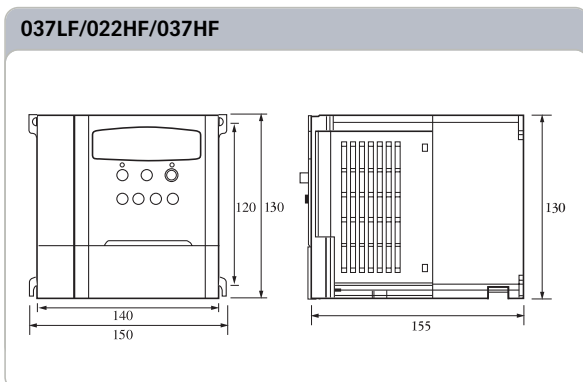

### External Dimension Diagrams

The N100 series can be easily operated with the standard digital operator panel on the main unit.  
For remote operation, a remote operator unit is available as an option.

### Dimension Table

Type		External Dimension (mm)(W × H × D)	Installation Dimension (mm)(W × H, Ø)	Weight(kg)	
Single-phase 200 V class	004SF	115 × 130 × 135	105 × 120, M4	1.2kg ± 0.1kg	
	007SF				
	015SF		140 × 120, M4	1.5kg ± 0.1kg	
3-phase 200 V class	004LF	115 × 130 × 135	105 × 120, M4	1.2kg ± 0.1kg	
	007LF				
	015LF	115 × 130 × 135		1.5kg ± 0.1kg	
	022LF				
	037LF	150 × 130 × 155		140 × 120, M4	2.0kg ± 0.1kg
	055LF	185 × 250 × 186.5		170 × 235, M5	5.3kg ± 0.1kg
	075LF				

Type		External Dimension (mm)(W × H × D)	Installation Dimension (mm)(W × H, Ø)	Weight(kg)
3-phase 400 V class	004HF	115 × 130 × 135	105 × 120, M4	1.2kg ± 0.1kg
	007HF			1.5kg ± 0.1kg
	015HF			
	022HF	150 × 130 × 155	140 × 120, M4	2.0kg ± 0.1kg
	037HF			
	055HF	185 × 250 × 186.5	170 × 235, M5	5.3kg ± 0.1kg
075HF				